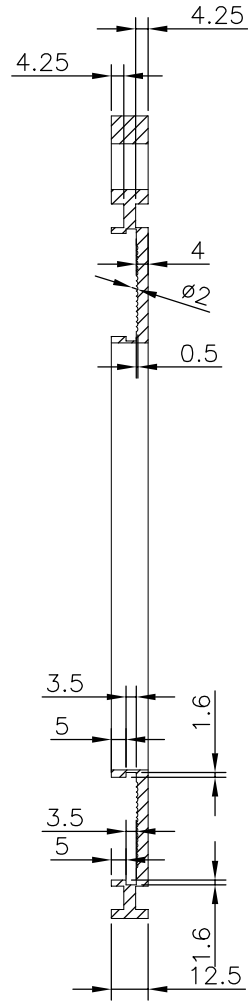

Snit A-A

JP Air Tech  
 Narvikvej 7, DK-4900 Nakskov, Denmark  
 Phone: +45 5495 0025  
 Fax: +45 5495 0024  
 www.jpairtech.com

Do Not Scale  
 Drawing-If In  
 Doubt, ASK

All Dimensions in  
 millimeters

Third Angle Projection

Drawing Number

**JXF225 4 Lugs**

Sheet Number

1 of 1

Revision

0

Drawn By

SP

Drawn Date

12/04/2012

Approved By

Scale

1:1

Sheet Size

**A3**