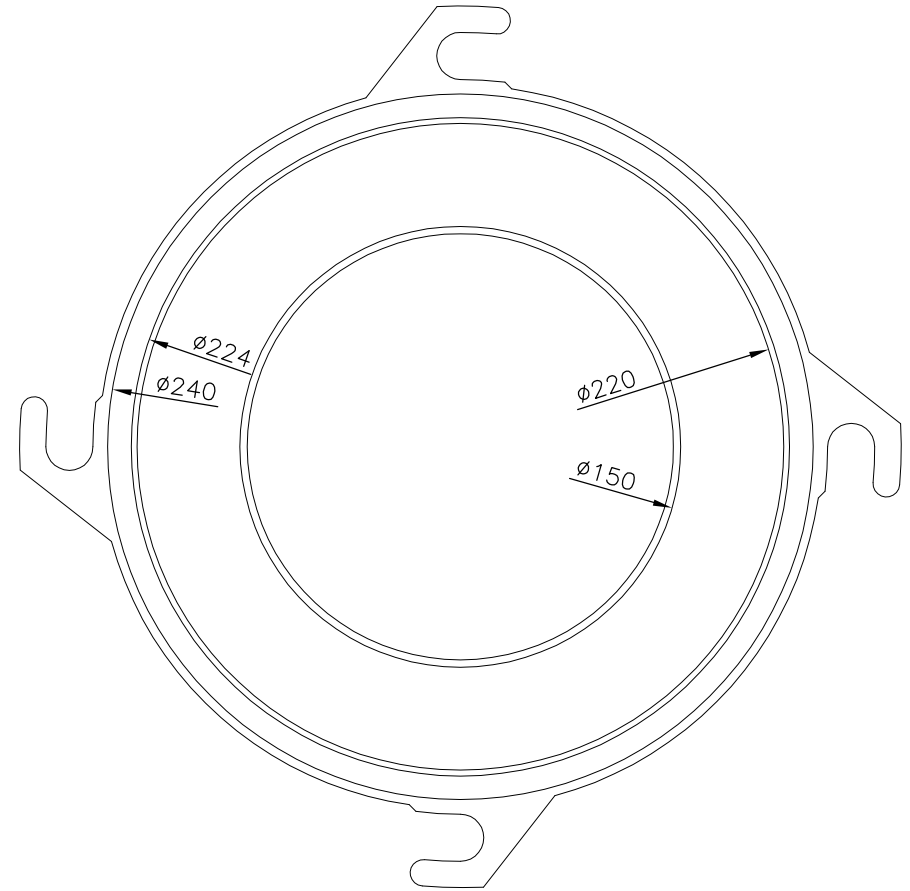

Snit A-A

JP Air Tech  
 Narvikvej 7, DK-4900 Nakskov, Denmark  
 Phone: +45 5495 0025  
 Fax: +45 5495 0024  
 www.jpairtech.com

Do Not Scale  
 Drawing-If In  
 Doubt, ASK

All Dimensions in  
 millimeters

Third Angle Projection

Drawing Number

**JXF225 4 Lugs**

Sheet Number

1 of 1

Revision

0

Drawn By

SP

Drawn Date

12/04/2012

Approved By

Scale

1:1

Sheet Size

**A3**