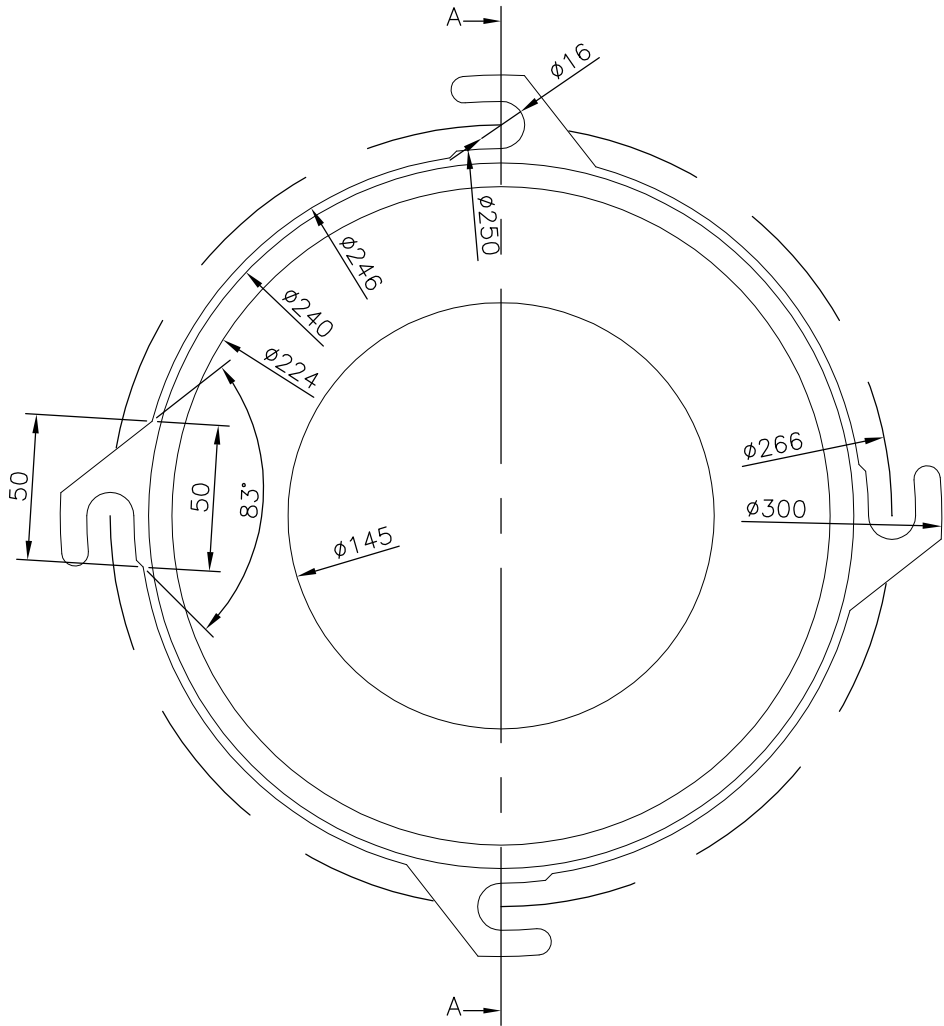

Snit A-A

JP Air Tech  
 Narvikvej 7, DK-4900 Nakskov, Denmark  
 Phone: +45 5495 0025  
 Fax: +45 5495 0024  
 www.jpairtech.com

Do Not Scale  
 Drawing-If In  
 Doubt, ASK

All Dimensions in  
 millimeters

Third Angle Projection

Drawing Number

**JXF225 4 Lugs**

Sheet Number

1 of 1

Revision

0

Drawn By

SP

Drawn Date

12/04/2012

Approved By

Scale

1:1

Sheet Size

**A3**