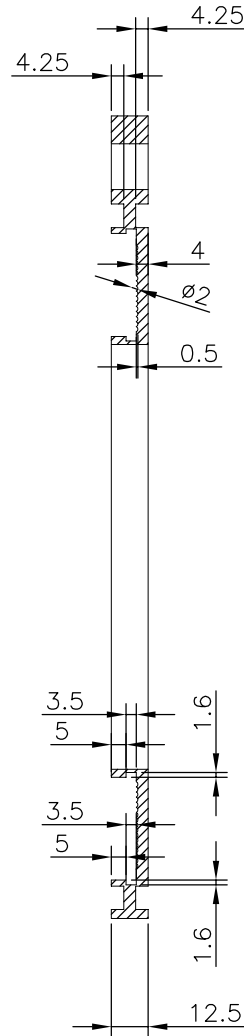

Snit A-A

JP Air Tech
 Narvikvej 7, DK-4900 Nakskov, Denmark
 Phone: +45 5495 0025
 Fax: +45 5495 0024
 www.jpairtech.com

Do Not Scale
 Drawing-If In
 Doubt, ASK

All Dimensions in
 millimeters

Third Angle Projection

Drawing Number

JXF 225 3 Lugs

Sheet Number

1 of 1

Revision

0

Drawn By

SP

Drawn Date

12/04/2012

Approved By

Scale

1:1

Sheet Size

A3