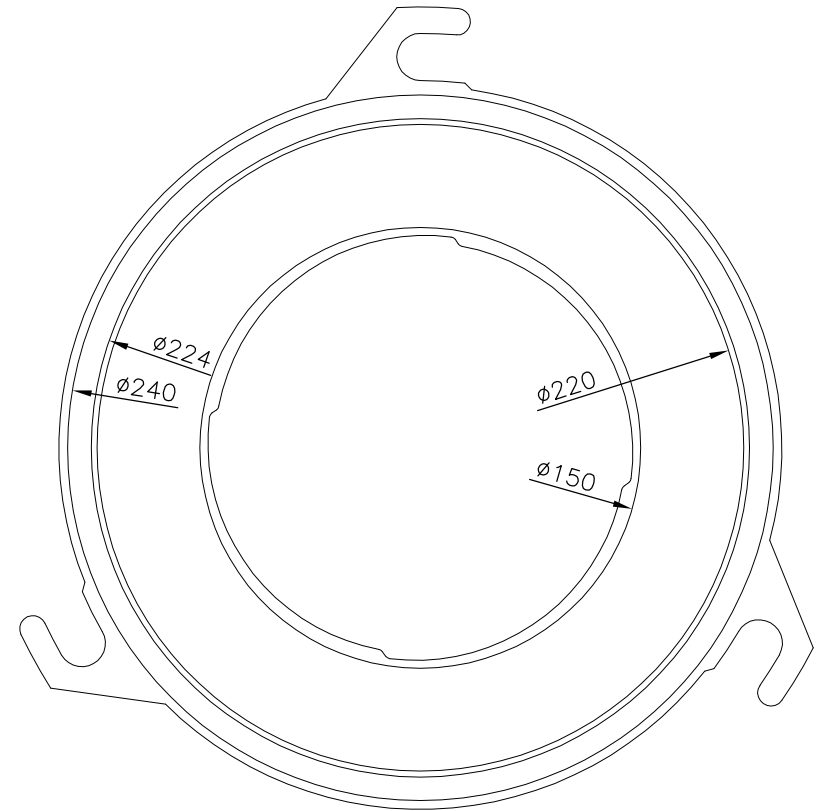

Snit A-A

JP Air Tech
 Narvikvej 7, DK-4900 Nakskov, Denmark
 Phone: +45 5495 0025
 Fax: +45 5495 0024
 www.jpairtech.com

Do Not Scale
 Drawing-If In
 Doubt, ASK

All Dimensions in
 millimeters

Third Angle Projection

Drawing Number

JXF 225 3 Lugs

Sheet Number

1 of 1

Revision

0

Drawn By

SP

Drawn Date

12/04/2012

Approved By

Scale

1:1

Sheet Size

A3