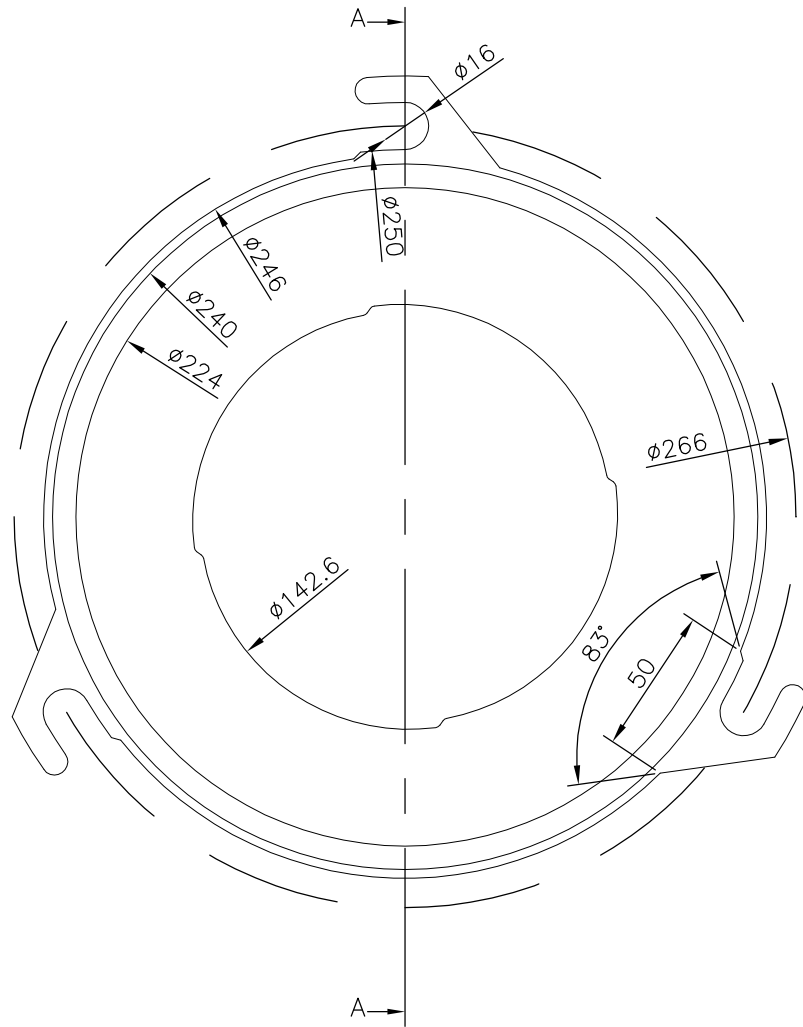

Snit A-A

JP Air Tech
 Narvikvej 7, DK-4900 Nakskov, Denmark
 Phone: +45 5495 0025
 Fax: +45 5495 0024
 www.jpairtech.com

Do Not Scale
 Drawing-If In
 Doubt, ASK

All Dimensions in
 millimeters

Third Angle Projection

Drawing Number

JXF 225 3 Lugs

Sheet Number

1 of 1

Revision

0

Drawn By

SP

Drawn Date

12/04/2012

Approved By

Scale

1:1

Sheet Size

A3