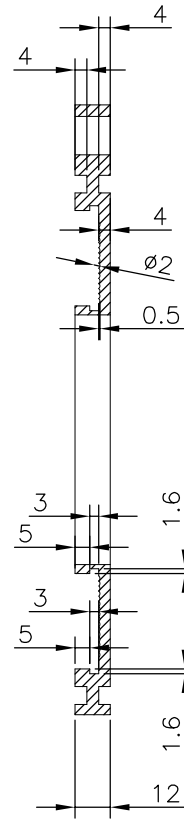

Snit A-A

JP Air Tech
 Narvikvej 7, DK-4900 Nakskov, Denmark
 Phone: +45 5495 0025
 Fax: +45 5495 0024
 www.jpairtech.com

Do Not Scale
 Drawing-If In
 Doubt, ASK

All Dimensions in
 millimeters

Third Angle Projection

Drawing Number

JXF 150

Sheet Number

1 of 1

Revision

0

Drawn By

SP

Drawn Date

12/04/2012

Approved By

Scale

1:1

Sheet Size

A3