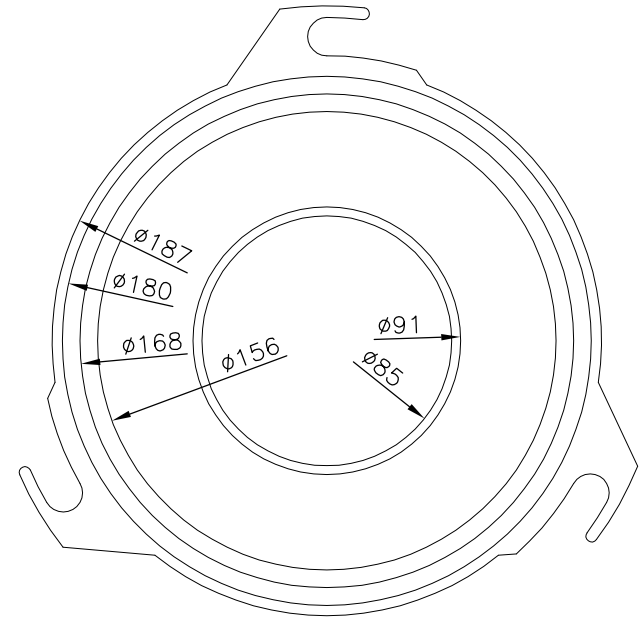

Snit A-A

JP Air Tech
 Narvikvej 7, DK-4900 Nakskov, Denmark
 Phone: +45 5495 0025
 Fax: +45 5495 0024
 www.jpairtech.com

Do Not Scale
 Drawing-If In
 Doubt, ASK

All Dimensions in
 millimeters

Third Angle Projection

Drawing Number

JXF 150

Sheet Number

1 of 1

Revision

0

Drawn By

SP

Drawn Date

12/04/2012

Approved By

Scale

1:1

Sheet Size

A3