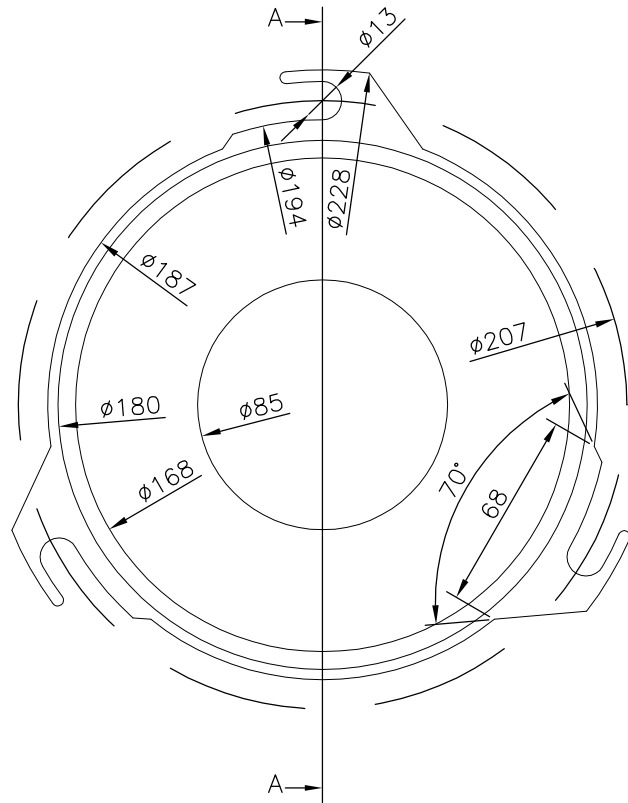

Snit A-A

JP Air Tech
 Narvikvej 7, DK-4900 Nakskov, Denmark
 Phone: +45 5495 0025
 Fax: +45 5495 0024
 www.jpairtech.com

Do Not Scale
 Drawing-If In
 Doubt, ASK

All Dimensions in
 millimeters

Third Angle Projection

Drawing Number

JXF 150

Sheet Number

1 of 1

Revision

0

Drawn By

SP

Drawn Date

12/04/2012

Approved By

Scale

1:1

Sheet Size

A3